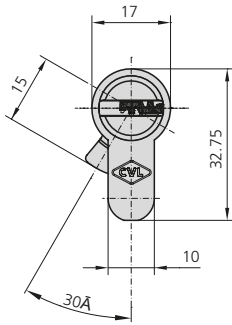

EMERGENCY FUNCTION EUROPEAN PROFILE CYLINDER

J6 -601CDE RANGE WITH SHORT CAM

CHARACTERISTIC

- Emergency function european profile cylinder with 6 pins
- Cylinder body and rotor in brass
- Pin, counterpins and springs in stainless steel
- Anti drill pins in both sides of the body
- Anti-picking protection
- Certified in compliance to the norm UNE-EN1303:2016
- Durability: 100.000 cycles
- Classification:

1	6	0	B	0	C	5	0/D*
---	---	---	---	---	---	---	------

D*: Drilling and mechanical attacking resistance with KES4100 escutcheon

- 13.5 mm short cam
- Brass and nickel matt finishings available
- 5 keys
- **Dimensions from 40 to 160mm**

DESCRIPTION

REF.

MEASUREMENTS

FINISH

UNITS

A	B	C
---	---	---

- Double cylinder

**EMERGENCY
FUNCTION**