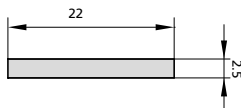

B A

FRONT PLATE ESCUTCHEON

- Tetra/ Cross lock cylinder with four-sided key

1T8KD20/6L17B	16	30	Al	White	1	20
1T8KD20/6L17N	16	30	Al	Black	1	20

1T8KD20/6LB	16	30	Al	White	1	20
1T8KD20/6LN	16	30	Al	Black	1	20