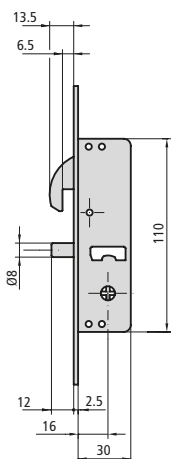

SLIDING DOORS

HOOK DEAD BOLT WITH TETRA CYLINDER

SERIE 1T8 *slide & lock*

CHARACTERISTIC

- Lock for sliding doors
- Closing by 1 dead bolts
- Anti-lifting security bolt
- 16mm, 17mm or 22mm SS front plate
- 15 mm box
- Black or white nylon escutcheons

OPTIONAL ACCESSORIES

- Customized study of strike plates

DESCRIPTION

REF.

MEASUREMENTS

CAM

FINISH

UNITS

B A

FRONT PLATE ESCUTCHEON

- Tetra/ Cross lock cylinder with four-sided key

1T8KD20/6L17B	16	30	Al	White	1	20
1T8KD20/6L17N	16	30	Al	Black	1	20

1T8KD20/6LB	16	30	Al	White	1	20
1T8KD20/6LN	16	30	Al	Black	1	20