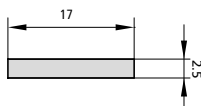

OPTIONAL ACCESSORIES

- Customized study of strike plates

DESCRIPTION

REF.

MEASUREMENTS

CAM

FINISH

UNITS

B A

FRONT PLATE ESCUTCHEON

- Tetra/ Cross lock cylinder with four-sided key

1T8KD20/6L17B	16	30	Al	White	1	20
1T8KD20/6L17N	16	30	Al	Black	1	20

1T8KD20/6LB	16	30	Al	White	1	20
1T8KD20/6LN	16	30	Al	Black	1	20