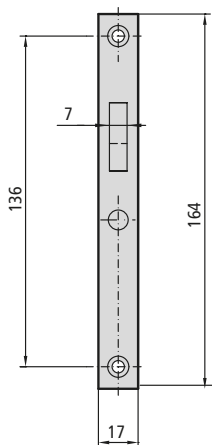

SLIDING DOORS

HOOK DEAD BOLT WITH TETRA CYLINDER

SERIE 1T8 *slide & lock*

CHARACTERISTIC

- Lock for sliding doors
- Closing by 1 dead bolts
- Anti-lifting security bolt
- 16mm, 17mm or 22mm SS front plate
- 15 mm box
- Black or white nylon escutcheons

OPTIONAL ACCESSORIES

- Customized study of strike plates

DESCRIPTION

REF.

MEASUREMENTS

CAM

FINISH

UNITS

B A

FRONT PLATE ESCUTCHEON

- Tetra/ Cross lock cylinder with four-sided key

1T8KD20/6L17B	16	30	Al	White	1	20
1T8KD20/6L17N	16	30	Al	Black	1	20

1T8KD20/6LB	16	30	Al	White	1	20
1T8KD20/6LN	16	30	Al	Black	1	20