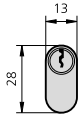

OVAL AND ROUND CYLINDERS

SERIE 5963

CHARACTERISTICS

- Small oval cylinder
- Brass body
- Brass rotors
- Two cams
- 3 keys

OPTIONAL ACCESSORIES

DESCRIPTION	REF.	MEASUREMENTS			FINISH	APPLIES TO LOCKS	UNITS	
		A	B	C				
<ul style="list-style-type: none"> <li>• Double cylinder</li> </ul>	5963/2222/3	22	22	54	LP	1963 1975	1	---
	5963/2222/4	22	22	54	LN		1	---
	5963/2525/3	26	26	62	LP		1	---
	5963/2525/4	26	26	62	LN		1	---
	5963/3030/3	31	31	72	LP		1	---
	5963/3030/4	31	31	72	LN		1	---
	5963/3535/3	36	36	82	LP		1	---
	5963/3535/4	36	36	82	LN		1	---
	5963/4040/3	41	41	92	LP		1	---
	5963/4040/4	41	41	92	LN		1	---
<ul style="list-style-type: none"> <li>• Single cylinder</li> </ul>	5963T36/3	---	22	36	LP	1963	1	---
	5963T36/4	---	22	36	LN	1975	1	---