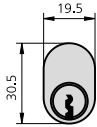

OVAL AND ROUND CYLINDERS
SERIE 5961

CHARACTERISTICS

- Brass body
- Brass rotors
- With cams and rods
- 3 keys

OPTIONAL ACCESSORIES

DESCRIPTION	REF.	MEASUREMENTS			FINISH	APPLIES TO LOCKS	UNITS	
		A	B	C				
 <ul style="list-style-type: none"> • Double cylinder • Oval 	5961/2525/3	25	25	64	LP	1961	1	---
	5961/2525/4	25	25	64	LN		1	---
	5961/3030/3	30	30	74	LP		1	---
	5961/3030/4	30	30	74	LN		1	---