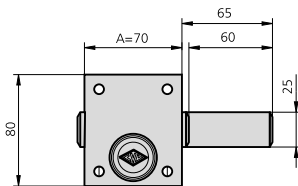

BOLTS
SERIE 1978

CHARACTERISTICS

- Reversible security bolt
- Steel dead bolt operated by key from outside and by key knob from outside
- Round outside exterior cylinder diameter 26 mm
- Two finishes painted iron and nickel plated iron
- Strike plate CE1978/1 or CE1978/0
- Escutcheon ES1125
- Fastening components

OPTIONAL ACCESSORIES

- Security cylinder
- Different length cylinder

DESCRIPTION
REF.
MEASUREMENTS
B
A
Ø 26mm
FINISH
FRONT PLATE CYLINDER
UNITS

1978/0	35	70	Ø 26mm	HN	CL	1	20
1978/1	35	70	Ø 26mm	HE	CL	1	20