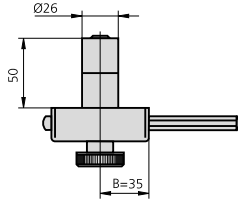

BOLTS
SERIE 1978

CHARACTERISTICS

- Reversible security bolt
- Steel dead bolt operated by key from outside and by key knob from outside
- Round outside exterior cylinder diameter 26 mm
- Two finishes painted iron and nickel plated iron
- Strike plate CE1978/1 or CE1978/0
- Escutcheon ES1125
- Fastening components

OPTIONAL ACCESSORIES

- Security cylinder
- Different length cylinder

DESCRIPTION
REF.
MEASUREMENTS
B
A
Ø 26mm
FINISH
FRONT PLATE CYLINDER
UNITS

1978/0	35	70	Ø 26mm	HN	CL	1	20
1978/1	35	70	Ø 26mm	HE	CL	1	20